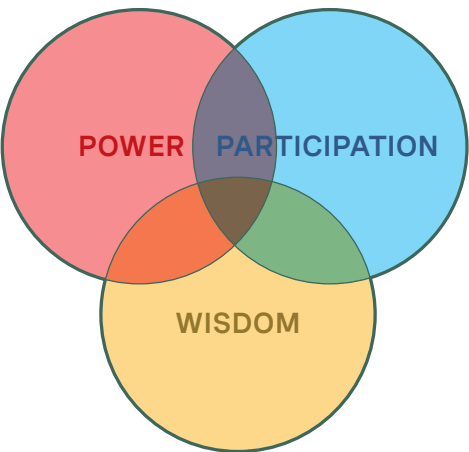

# A Wise Democracy Pattern Language

Evoke and engage the wisdom  
and resourcefulness of the whole  
on behalf of the whole

Design guidance for catalyzing groups,  
activities, systems and societies capable  
of co-generating collective wisdom